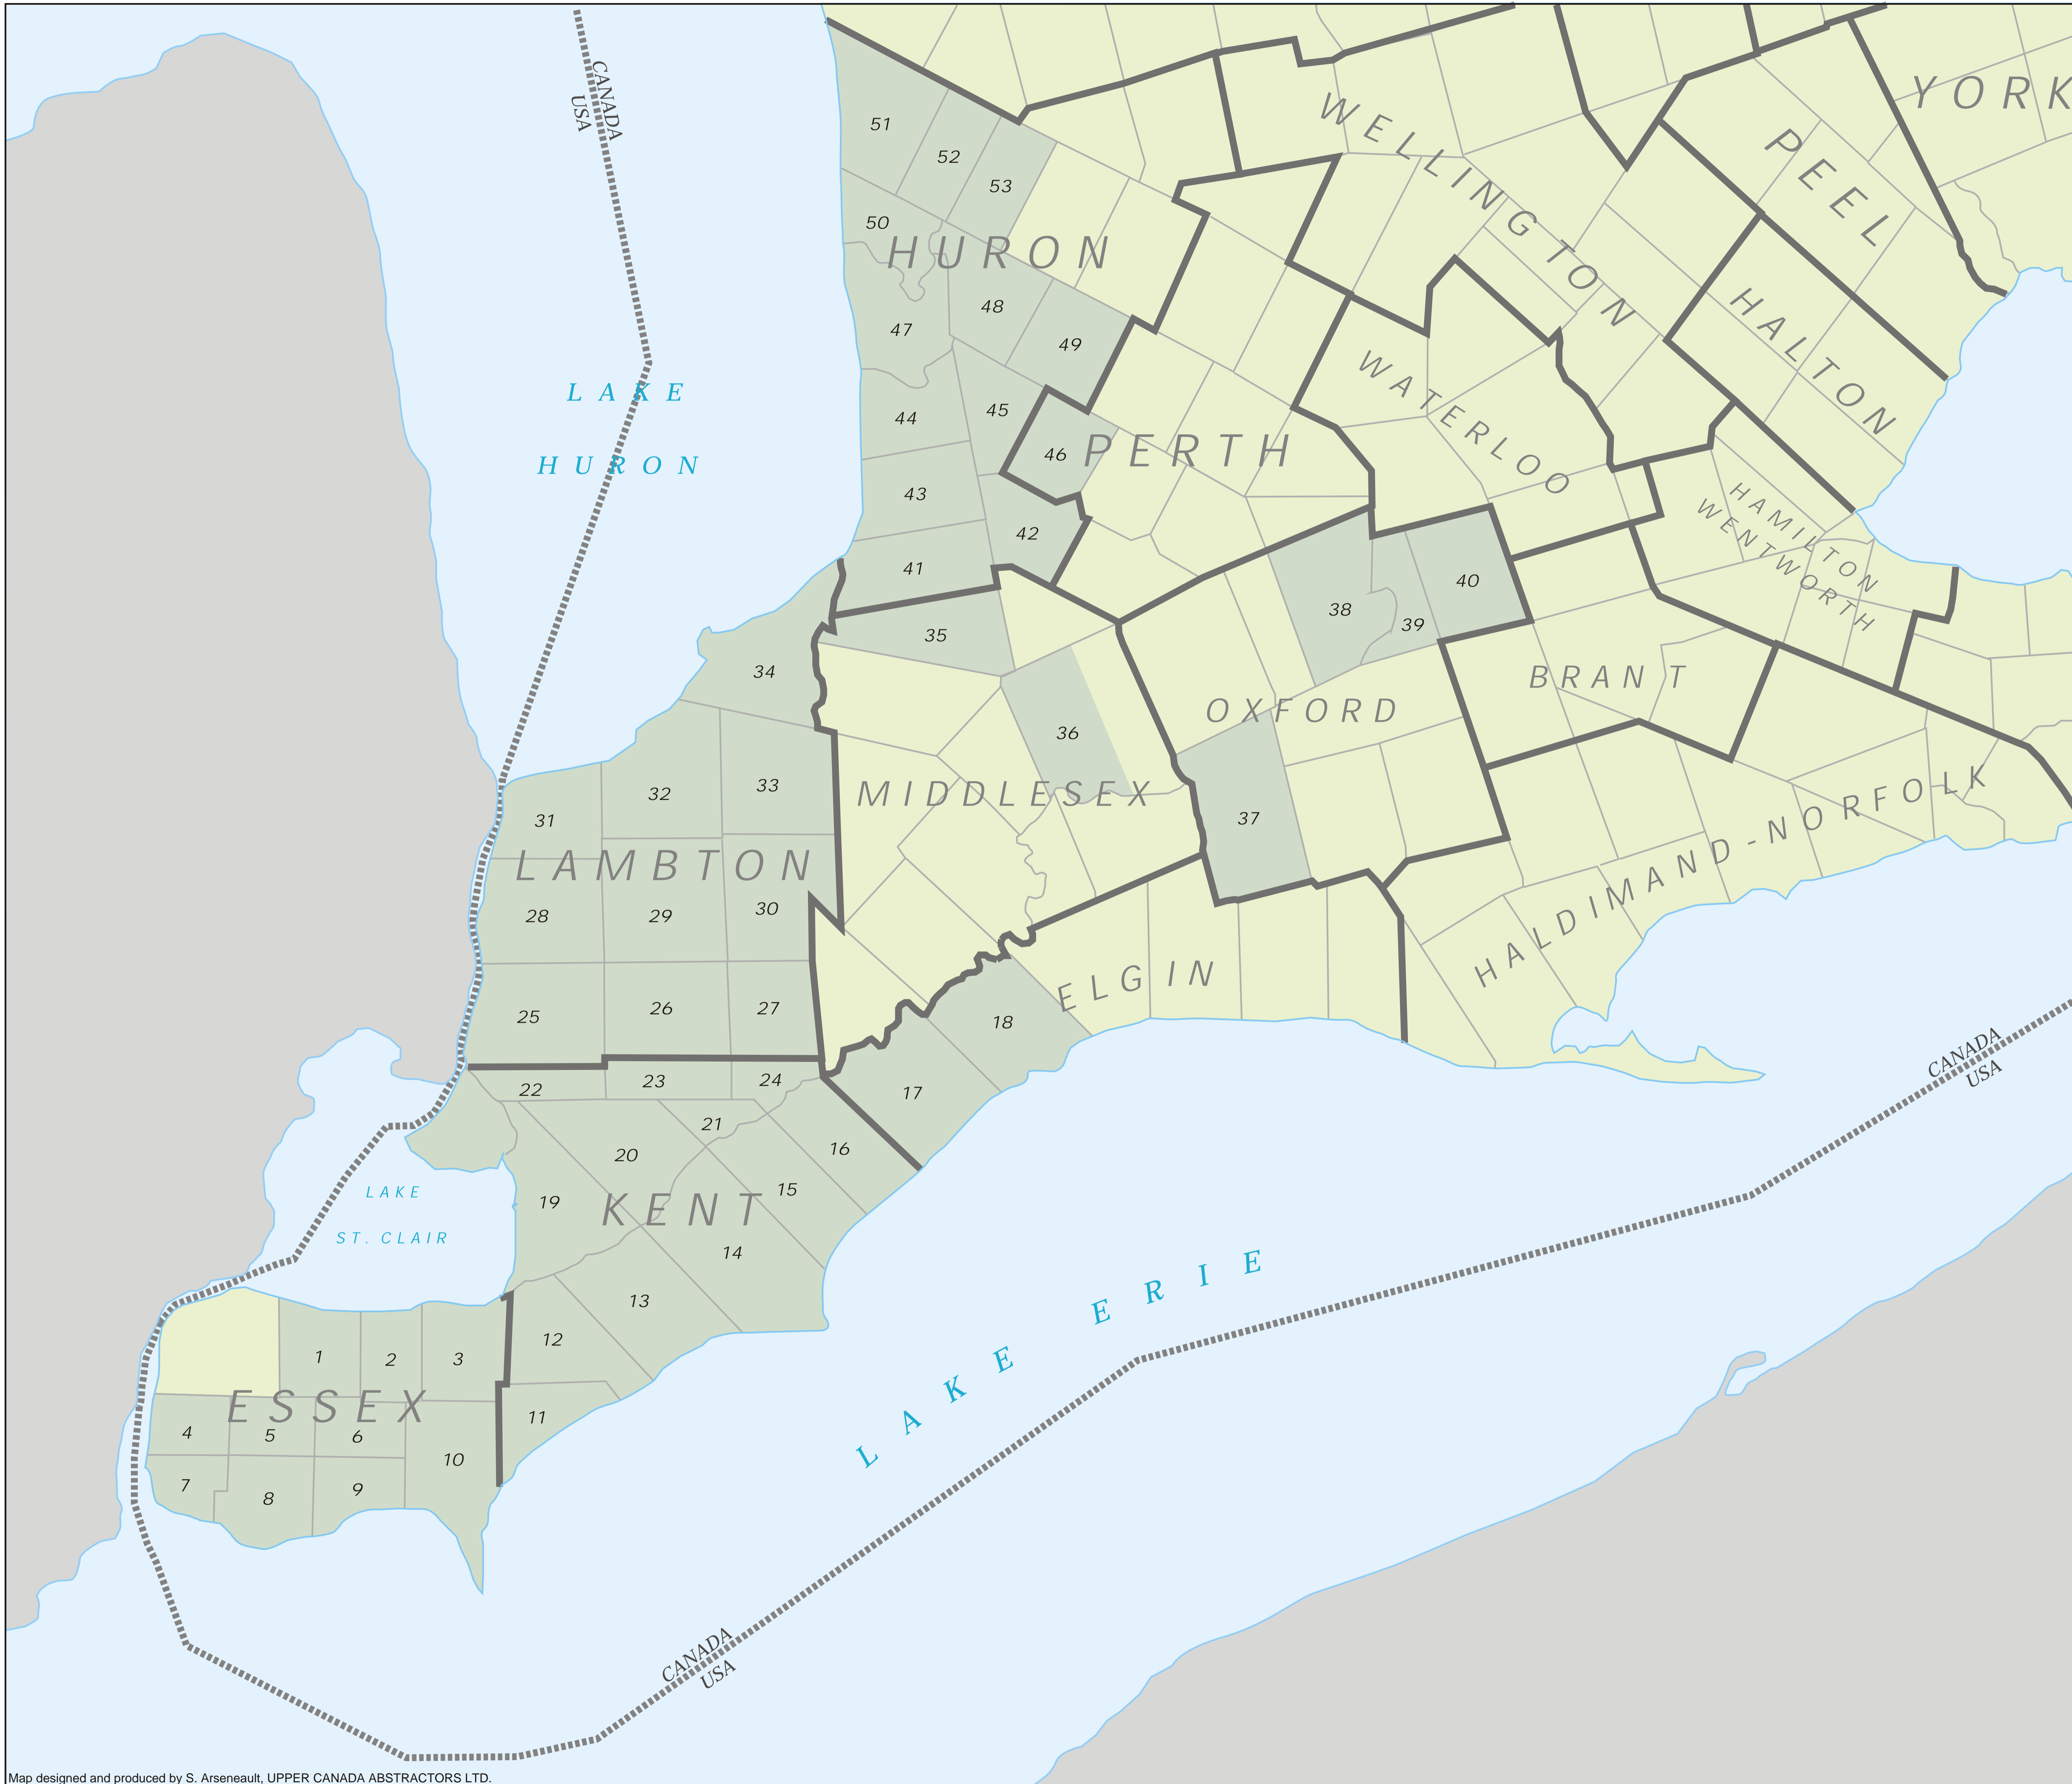

The Mapping Library of Upper Canada Abstractors Ltd.

Legend

- Shoreline
- Township Boundary
- County Boundary
- International Boundary
- Mapped Townships
- Unmapped Townships

Townships Mapped

- | | | |
|---------------------|------------------|-----------------|
| 1. Maidstone | 19. Dover | 37. Dorchester |
| 2. Rochester | 20. Chatham | 38. Zorra |
| 3. Tilbury West | 21. Camden | 39. Blandford |
| 4. Anderdon | 22. Chatham Gore | 40. Blenheim |
| 5. Colchester North | 23. Camden Gore | 41. Stephen |
| 6. Gosfield North | 24. Zone | 42. Osborne |
| 7. Malden | 25. Sombra | 43. Hay |
| 8. Colchester South | 26. Dawn | 44. Stanley |
| 9. Gosfield South | 27. Euphemia | 45. Tuckersmith |
| 10. Mersea | 28. Moore | 46. Hibbert |
| 11. Romney | 29. Enniskillen | 47. Goderich |
| 12. Tilbury East | 30. Brooke | 48. Hullett |
| 13. Raleigh | 31. Sarnia | 49. McKillop |
| 14. Harwich | 32. Plympton | 50. Colborne |
| 15. Howard | 33. Warwick | 51. Ashfield |
| 16. Orford | 34. Bosanquet | 52. E. Wawanosh |
| 17. Aldborough | 35. McGillivray | 53. W. Wawanosh |
| 18. Dunwich | 36. London | |

All maps are available in either GEOGRAPHIX format or AutoCAD format. Our maps contain much information ranging from landowner to well data. We are constantly updating and digitizing new maps so keep Upper Canada Abstractors in mind when you are looking for the most economical and up-to-date mapping in the area. If you have any questions, comments or any townships you would like to see added to our extensive mapping library give us a call at 1 - 519 - 238 - 5979 or e-mail us at elssteve@elliottsland.com or visit our web site at www.elliottsland.com.